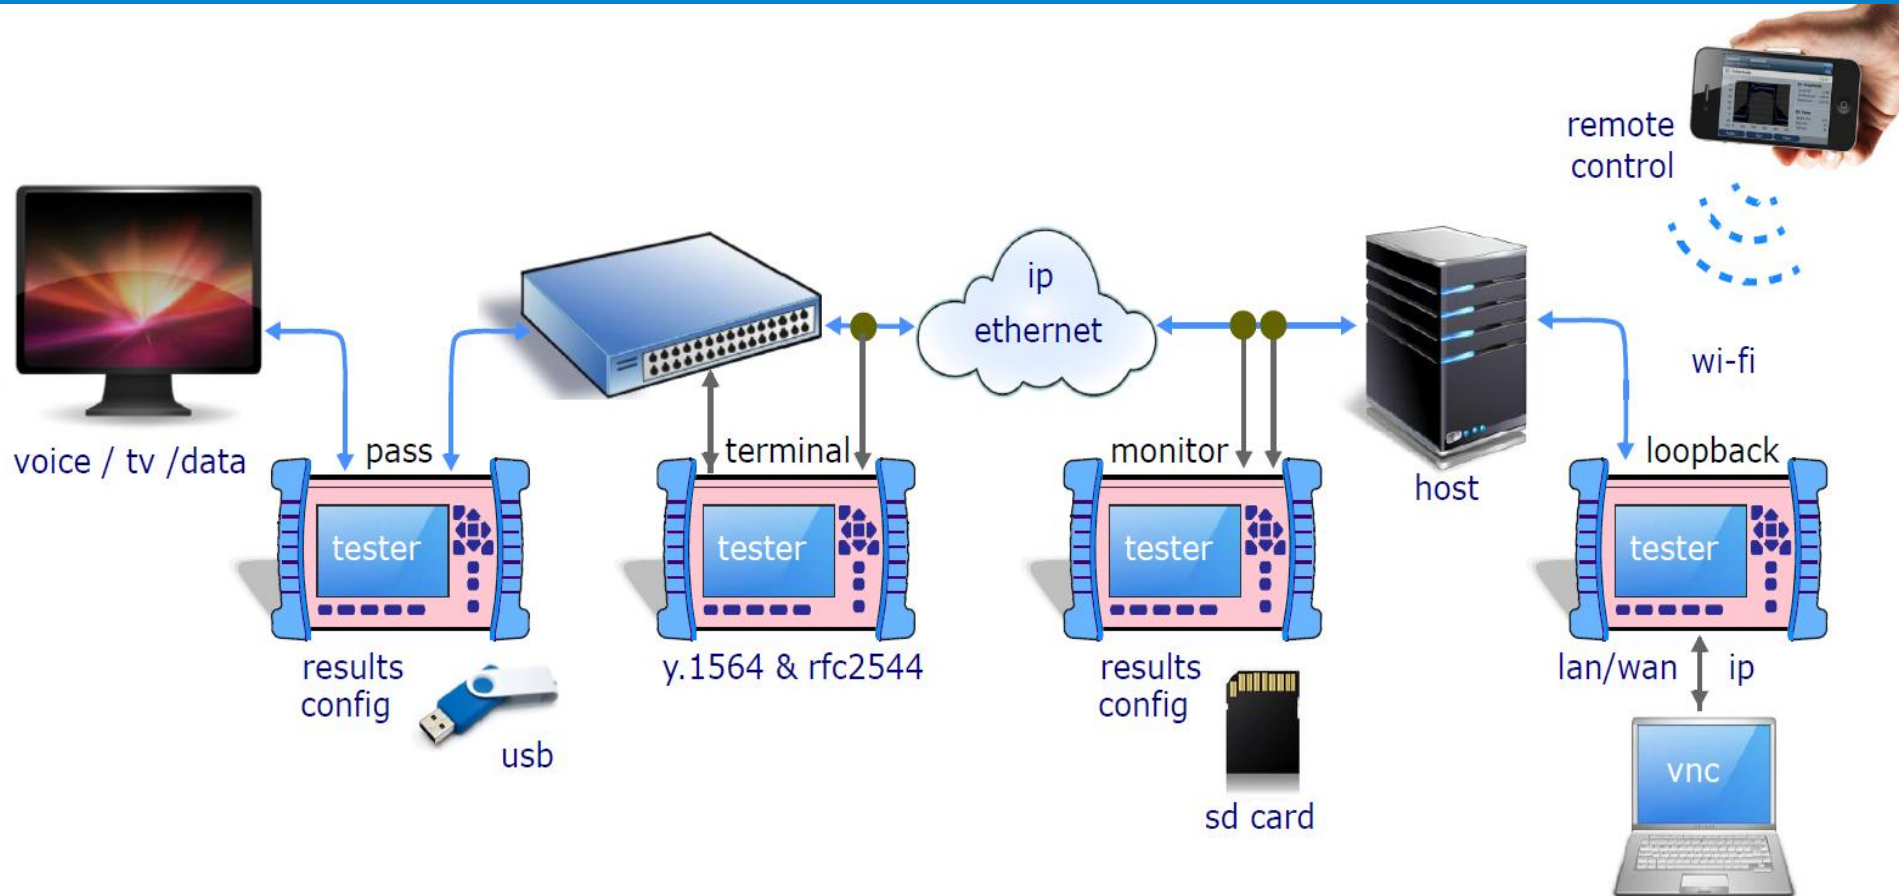

Ether.Giga hand-held tester

Next-generation Ethernet / IP test

ALBEDO
Telecom
the Path to Excellence

Next Generation Ethernet tester

Ether.Giga – Includes all the features you may expect

Heavy duty field Ethernet - IP tester

- ◆ **Multistreams** for IPTV, VoIP, and Critical Data verification
- ◆ **Y.1564 (e-SAM)** FTD, 2-way FDV, FDV, 2-way FTD, FLR, SES, PEU and PEA
- ◆ **Y.1731 QoS** statistics

- ◆ Real 2 x SFP + 2 x RJ45 i/faces
- ◆ **Symmetrical & Asymmetrical RFC2544** test
- ◆ **FCS error** insertion in pass mode

Automatic QoS test

Compliant with latest standards for advanced services such as IPTV, VoIP or VoD:

◆ Traffic Scan and Discovering

- Find selected flows
- Monitor or execute test
- No more difficult set up

The value of Innovation

Spot the differences

- ◆ Real Dual Port
- ◆ Pass / Fail results
- ◆ Long battery power
- ◆ Remote GUI by VNC
- ◆ Save in Memory Card
- ◆ Most modern technology

i-Remote Control

Ether.Giga - Competitors