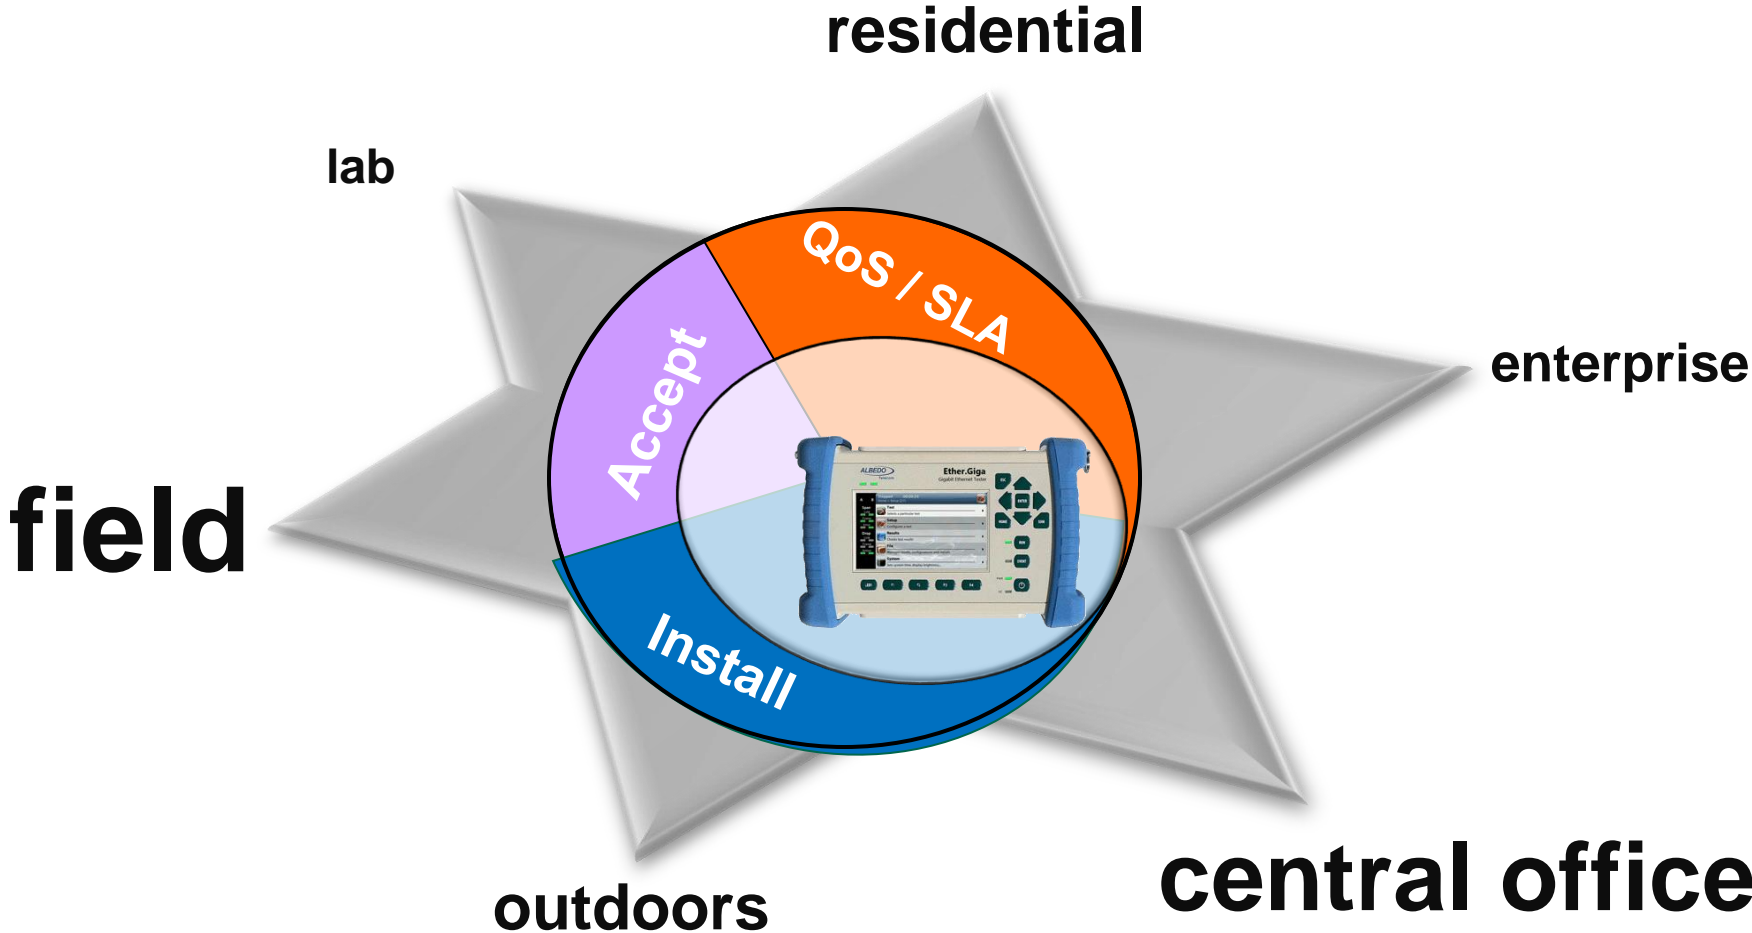

Ether.Giga hand-held tester

Next-generation Ethernet / IP test

ALBEDO
Telecom
the Path to Excellence

Next Generation Ethernet tester

Ether.Giga – Includes all the features you may expect

Heavy duty field Ethernet - IP tester

- ◆ **L1/L2/L3/L4 loopback**
- ◆ **Q-in-Q** for demarcation tests
- ◆ **MPLS** support

- ◆ **Scan MAC/IP/VLAN/QinQ**
- ◆ Arbitrary [mask + offset]
- ◆ **Advanced Counts:** Up to 8 MAC, IP, TCP/UDP filters

The value of Innovation

Spot the differences

- ◆ Real Dual Port
- ◆ Pass / Fail results
- ◆ Long battery power
- ◆ Remote GUI by VNC
- ◆ Save in Memory Card
- ◆ Most modern technology

i-Remote Control

Ether.Giga - Competitors

Why Ether.Giga ?

- ◆ **FIELD OPERATION:** hand-held (4h. with batteries)
- ◆ **LATEST ELECTRONICS:** very fast, powerfull, long operation
- ◆ **LATEST STANDARDS:** Y.1564, Y.1731, VNC, a-RFC2544
- ◆ **MIGRABLE TO SYNC-e:** ready for the new LTE tecnology
- ◆ **ACCURATE REPORTING:** for further analysis