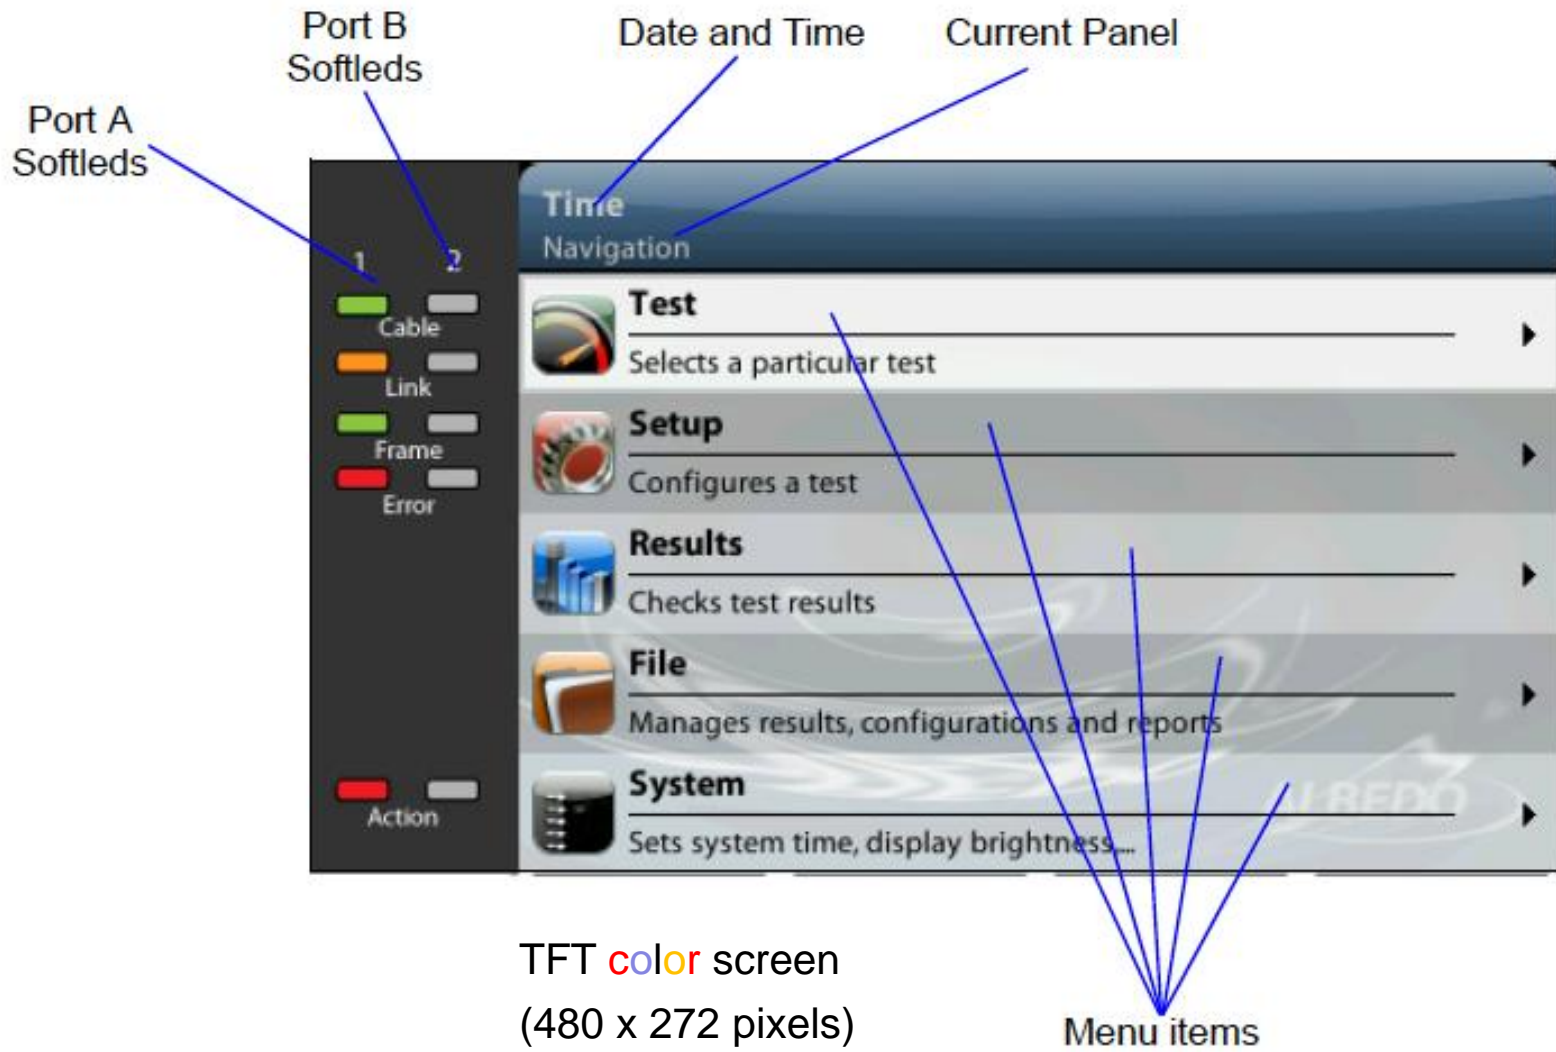

- ◆ **Multistreams** for IPTV, VoIP, and Critical Data verification
- ◆ **Y.1564 (e-SAM)** FTD, 2-way FDV, FDV, 2-way FTD, FLR, SES, PEU and PEA
- ◆ **Y.1731 QoS** statistics

- ◆ Real 2 x SFP + 2 x RJ45 i/faces
- ◆ **Symmetrical & Asymmetrical RFC2544** test
- ◆ **FCS error** insertion in pass mode

- ◆ **L1/L2/L3/L4 loopback**
- ◆ **Q-in-Q** for demarcation tests
- ◆ **MPLS** support

- ◆ **Scan MAC/IP/VLAN/QinQ**
- ◆ Arbitrary [mask + offset]
- ◆ **Advanced Counts:** Up to 8 MAC, IP, TCP/UDP filters

Ether.Giga – Easy GUI for field engineers

Ether.Giga tops: eSAM & SLA

◆ eSAM

- 8 x non-colour services
- 4 x colour services
- CIR, EIR, Throughput
- FTD, FDV, FLR, availability

◆ SLA (Y.1563)

- Delay
- Delay variation / Jitter
- Frame loss
- Availability